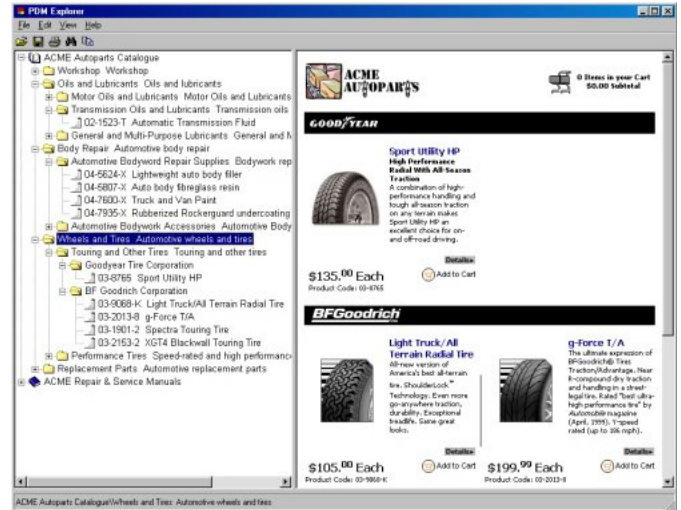

PDM Explorer Desktop

PDM Explorer is a versatile XML catalogue viewer for publications created using PDM Builder. The PDM Explorer Desktop is designed to utilize a number of advanced features contained in the PDM Builder application, including a configurable parametric search engine and User security.

Dynamic Catalogue views of Static Information

PDM Explorer is configured to display information autopublished from PDM Builder. Several specific elements can be included in a PDM Explorer datafile, including User Validation, Expiry Dates, Localized information including languages and currencies, display settings and search permissions, resulting in a dynamic catalogue view based upon User profiles.

Multiple Catalogue Views

The PDM Explorer Desktop incorporates four main viewing panes: Tree View, which displays a drill-down Catalogue Hierarchy; Forms View which displays a configurable data grid or embedded spreadsheet object; Detail View which displays rich content, including HTML and embedded graphics or other forms; and Shopping Cart View which displays a Pick List based upon the search. All Views are integrated and linked to the other. All views permit copying and pasting content into standard Windows applications.

Shopping Cart Integration

Cart View permits a punchout to an e-Commerce site if an Internet connection is established; alternatively, the Shopping Cart contents can be printed as a pick list or an order form.