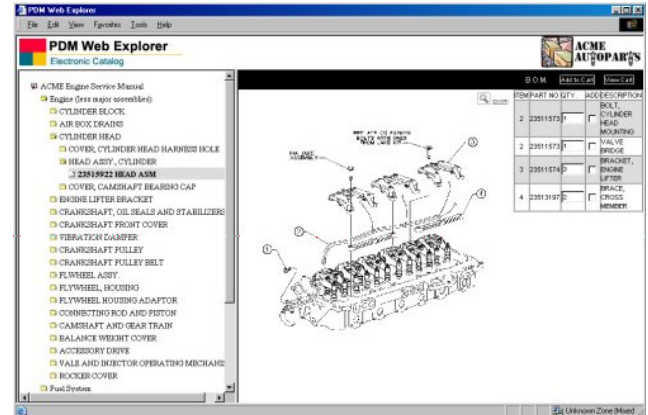

PDM Web Explorer

PDM Web Explorer is a highly configurable web catalogue viewer for publications created using PDM Builder. PDM Web Explorer is designed to utilize a number of advanced features contained in the PDM Builder application, including a configurable parametric search engine and User security.

Dynamic Catalogue views of Static Information

PDM Web Explorer is configured to display information autopublished from PDM Builder. Several specific elements can be included in the PDM Web Explorer datafile, including User Validation, Expiry Dates, Localized information including languages and currencies, display settings and search permissions, resulting in a dynamic catalogue view based upon User profiles.

Easy Catalogue Customization

PDM Web Explorer is a web-based application which uses XML and XSLT to display the information published in a PDM Explorer datafile. Catalogue branding elements are easy to configure within the stylesheets. PDM Builder stores and maintains all information for use in the catalogue, including graphics names and locations, hyperlinks and rich content, so most customization can be performed without the need of a Web Developer.

Shopping Cart Integration

PDM Web Explorer includes a Shopping Cart utility which can pass information to a Transaction Server, and enable the user to print a pick list or an offline Order Form.

Online and Offline Use

Catalogues produced in the PDM Explorer format are interoperable on the web and on a desktop PC, using the PDM Explorer Desktop, an XML catalogue viewer developed by Pricedex.

Embed Web-Compatible Components

Configurable stylesheets enable the inclusion of IE compatible plug-ins, such as Adobe Acrobat and Microsoft Excel.

Functions Include

- User Logon
- Parametric Catalogue Search and Display
- Multiple Catalogue Views
- Copy, Paste and Print functions
- Print Picklist / Load Shopping Cart

Operates on

- Windows / Linux / Unix
- Apache / IIS Web Servers

a: Brockville, Ontario Canada
e: marketing@pricedex.com
w: www.pricedex.com
t: +1 613.341.9200
f: +1 613.345.3660