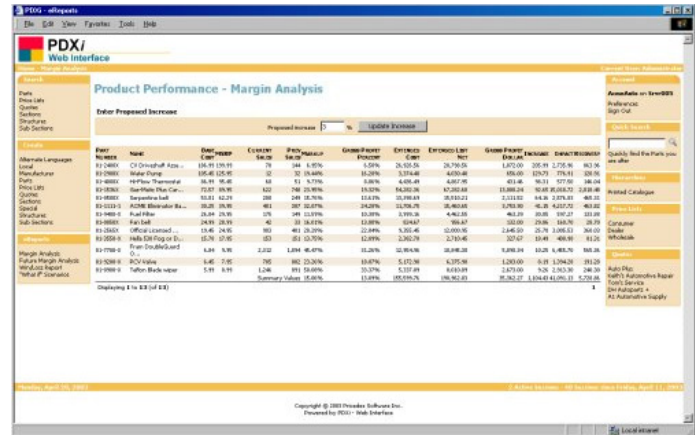

Pricedex eReports

Pricedex eReports is a Business Intelligence portal, designed to make a broad range of part, product and customer-related information available and visible to business managers, decision makers and authorized users. eReports make use of the information contained within the PDM Builder product information management system as well as other information from business systems integrated with PDM Builder.

Dynamic and Real-Time Reporting Directly by the User

Pricedex eReports are configured on the PDX/ Web Interface platform, which enables rapid deployment of report queries without the requirement of a forms design specialist. Access to reports is controlled using the PDM Builder Security module. Reports can be dynamically generated using a set of predefined or ad-hoc queries. Additional reporting parameters are accessed using the advanced parametric search engine capability of PDM Builder.

Advanced Analysis

By incorporating variable inputs into a Dynamic Reports, Pricedex eReports also provide powerful "What-If" analysis capabilities to perform cost and margin analysis against historical and current information, or to project future trends.

Background Automated Processes to Flag Items for Action

Using predefined queries, formulae and rules, the Pricedex eReports portal can be configured to provide a summary report and links to Action Items at logon, or to automatically message a user that there are items which require action. Examples of this include products which have/or going to have a Cost Change, products which have fallen outside a price/margin band, new products requiring pricing, and more.