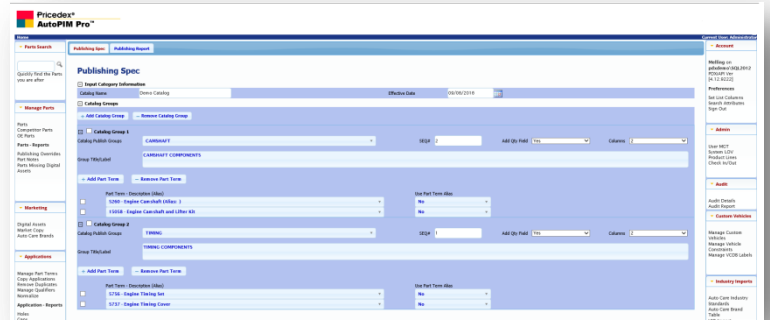

Pricedex® AutoPIM Pro MME™

Pricedex® AutoPIM Pro MME™ is the complete Product Information Management (PIM) system for small- and medium-size aftermarket enterprises. AutoPIM Pro MME™ provides an end-to-end system for companies to manage, maintain and master all its product information and ensure the right information gets to the right place at the right time.

Affordably-Priced, Full Feature Set

Unlike other 'point solutions', AutoPIM Pro MME™ features a complete Product Management and Catalog Management suite, making it easy to catalog vehicle applications to the AAIA ACES database, and to produce full and complete, industry-compliant Product Information Exchange Standard (PIES) files. Additionally, a full-feature Trading Partner module permits the storing of customer-specific data requirements for one-time mapping, repeated and automated creation of customer catalog and product files.

Collaborate in the security of the Corporate IT Structure

AutoPIM PRO MME™ is a browser-based solution powered by MS-SQL Server. An unlimited number of users can collaborate across-company and across the country with AutoPIM Pro MME on the corporate intranet.

Everything you would Expect in a Full PIM System

AutoPIM Pro MME™ has an extensive import/export tool, full parametric search engine, and stores full part information including:

- Product-Specific Attributes
- Multi-Level Packaging
- Vehicle Applications
- Supersessions
- Customer-Specific Part Numbers and Pricing
- Digital Assets
- Data Validation